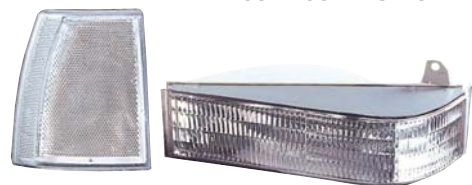

FORD SPORT UTILITIES

ESCAPE '05-'06

REPLACEMENT FOR

330-1125P-US1
330-1125P-US2
HEAD LAMP
2PRS 7.61CFT

OEM PARTS

330-1125R/L-AS

TUNING PARTS

330-1125P-US1

TUNING PARTS

330-1125P-US2

CHROME

BLACK

EXPLORER '91-'94

REPLACEMENT FOR

331-1127PXUS
HEAD LAMP
2PRS 5.44CFT

OEM PARTS

331-1127PXUS-U

331-1531FTU-VC
331-1531FXU-VC
CORNER LAMP
10FPS 7.37CFT
(331-1531+
331-1618)

OEM PARTS

331-1531R/L-US
 331-1618R/L-US

TUNING PARTS

331-1531FTU-VC

CLEAR

331-1531FXU-VC

MR TYPE

EXPLORER '95-'01

REPLACEMENT FOR

331-1122PXUS

HEAD LAMP
3PRS 3.74CFT

OEM PARTS

331-1122R/L-AS

TUNING PARTS